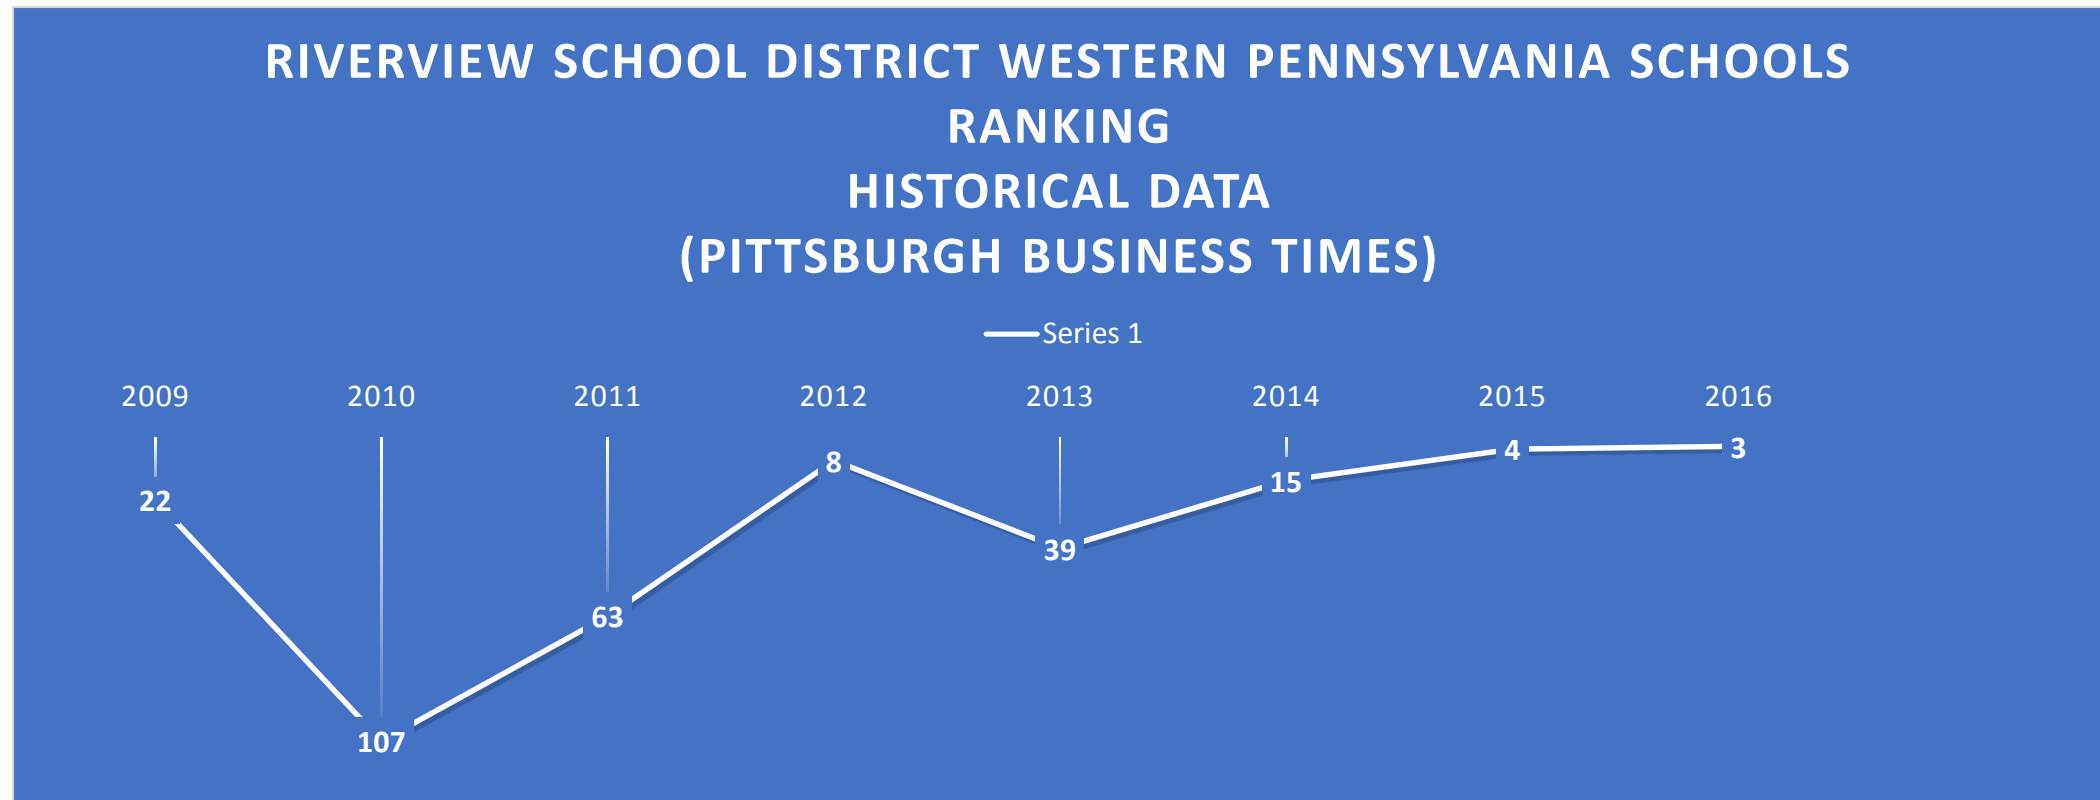

- Historical Data:

2008	2009	2010	2011	2012	2013	2014	2015	2016
37	40	38	34	30	32	32	34	28

RIVERVIEW SCHOOL DISTRICT WESTERN PENNSYLVANIA SCHOOLS RANKING HISTORICAL DATA (PITTSBURGH BUSINESS TIMES)

*This is the highest ranking *ever* according to district records; increasing six positions since last year.

OVERACHIEVER RANKING: Riverview School District

- 3rd out of 103 Local School Districts (last year we were ranked 4th)
- 16th out of 494 School Districts in the State (last year we were ranked 26th)
- Considers performance as well as economic situation in the district; percentage of students identified as economically disadvantaged (Lott, Pittsburgh Business Times, 12 April 2016).

GRADE LEVEL ACHIEVEMENT/GROWTH HIGHLIGHTS

Growth at Verner			
	2016	2015	Growth
Grade 6	57/193	97	+40
Grade 5	91/260	126	+35
Grade 4	105/292	132	+27
Grade 3	69/303	102	+33

GRADE LEVEL HIGHLIGHTS

Tenth Street Achievement Highlights